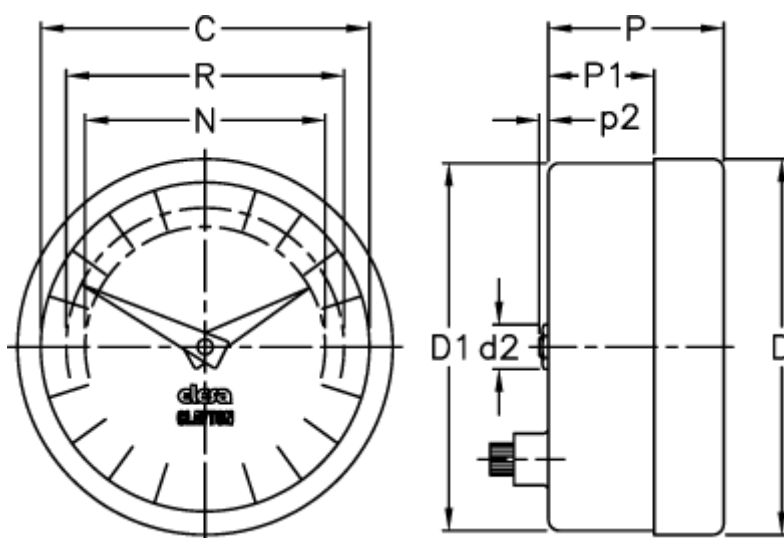

Article number: 2307025752

Description: E+G Positive drive indicator
PA05-0040-S

Measures

C = 102

R = 89

D = 112.7

D1 = 111.0

d2 = 8

N = 76

P = 32

P1 = 18.8

p2 = 1.0